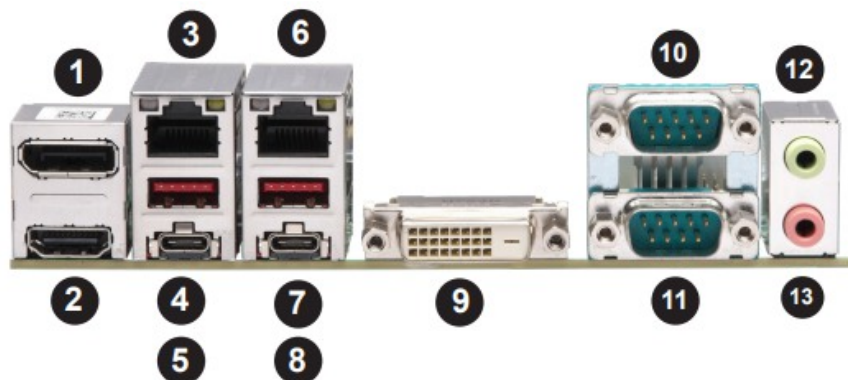

# Server Specifications

		i7 Model	i3 Model
<b>Chassis</b>	Type	Small Form Factor NAS	Small Form Factor NAS
	Dimensions	275 x 210 x 230mm (D x W x H)	
	3.5" Hot Swap Bays	4	
	2.5" Internal	1	
	12.7mm Slim DVD	1	
	Front Panel USB 3.0	2	
<b>Processor</b>	Model	i7-9700	i3-9100
	Core Count	8 Cores 8 Threads	4 Cores 4 Threads
	Clock Speed	Up to 4.7GHz	Up to 4.2GHz
<b>Memory</b>	Capacity	2 x 16GB DDR4	2 x 8GB DDR4
<b>Graphics</b>	Type	Intel UHD Graphics 630	
	Max Monitors	3	
	HDMI	1	2
	DisplayPort	1	1
	DVI-D	1	9
	Discrete Graphics	On Request	
<b>PSU</b>	Type	1U 80+ Bronze PSU	
<b>OS</b>	Type	Windows 10 Pro or Ubuntu	
<b>Network</b>	1Gb	2x 1Gb LAN	3 6
	10Gb	On Request	
<b>Motherboard</b>	Type	Mini ITX Motherboard	
	Chipset	Intel Q370	
<b>Rear Panel I/O</b>	Display Outputs	As above	
	Network	As above	
	USB 3.1 Type A	2	4 7
	USB 3.1 Type C	2	5 8
	Serial COM Ports	2	10 11
	Line Out	1x 2.1 Channel 3.5mm	12
	Line In	1x Mic In 3.5mm	13
<b>Storage</b>	Max Standard Storage	56TB	
	RAID	Not supported	
<b>Throughput</b>	With 1Gb NIC	250Mb/s	
	With 10Gb NIC	2500Mb/s	